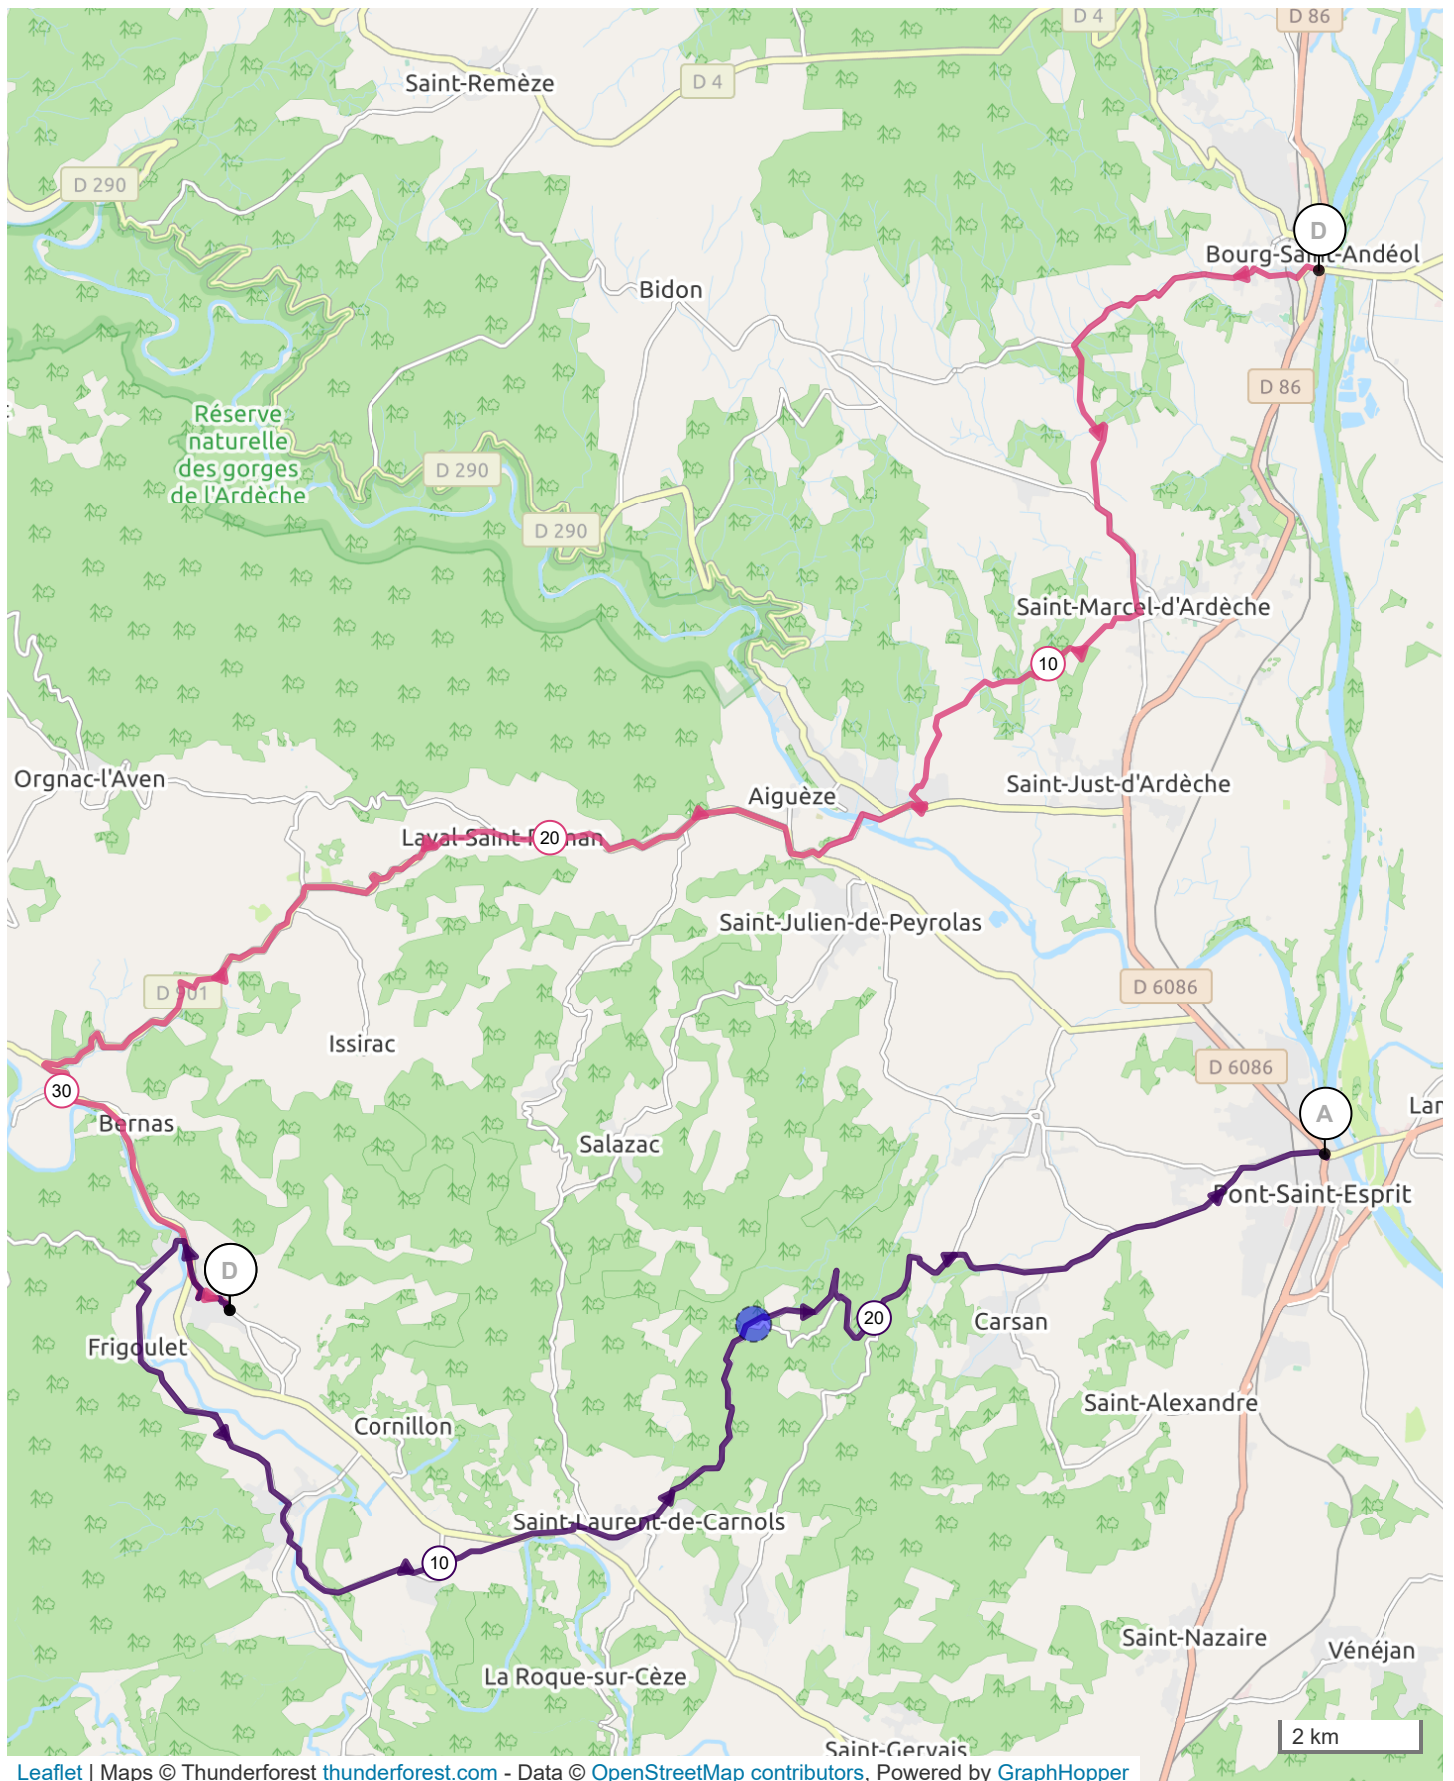

11177565 | Cyclisme - Route | Viarhona variante St André-de-Roquepertuis

Saint-André-de-Roquepertuis -> Pont-Saint-Esprit

↳ 27.754 km ⬆️ 341 m ⬇️ 403 m 🏔️ 54 m 📈 261 m

Leaflet | Maps © Thunderforest thunderforest.com - Data © OpenStreetMap contributors, Powered by GraphHopper

© 2020 Openrunner